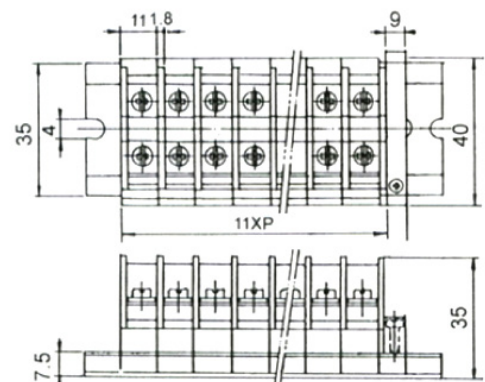

### CB2A-10A

軌道式端子台(35mm鋁軌) 10A  
Rail Mounted Terminal Blocks(35mm) 10A

Electrical Rating	Pitch(terminal to terminal)	Screw
10A, 600V	9.7mm	Steel, M3

Unit:mm

### CB2A-20A

軌道式端子台(35mm鋁軌) 20A  
Rail Mounted Terminal Blocks(35mm) 20A

Electrical Rating	Pitch(terminal to terminal)	Screw
20A, 600V	11mm	Steel, M4

Unit:mm

**CB2A-30A**

軌道式端子台(35mm鋁軌) 30A  
Rail Mounted Terminal Blocks(35mm) 30A

Electrical Rating	Pitch(terminal to terminal)	Screw
30A, 600V	12.5mm	Steel, M4

**CB2A-60A**

軌道式端子台(35mm鋁軌) 60A  
Rail Mounted Terminal Blocks(35mm) 60A

Electrical Rating	Pitch(terminal to terminal)	Screw
60A, 600V	22.4mm	Steel, M6

Electrical Rating	Pitch(terminal to terminal)	Screw
200A, 600V	39mm	Steel, M10