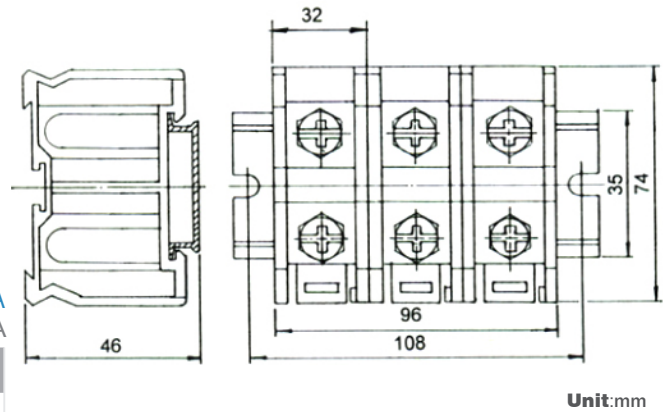

### CB2A-20A

軌道式端子台(35mm鋁軌) 20A  
Rail Mounted Terminal Blocks(35mm) 20A

Electrical Rating	Pitch(terminal to terminal)	Screw
20A, 600V	11mm	Steel, M4

Unit:mm

**CB2A-30A**

軌道式端子台(35mm鋁軌) 30A  
Rail Mounted Terminal Blocks(35mm) 30A

Electrical Rating	Pitch(terminal to terminal)	Screw
30A, 600V	12.5mm	Steel, M4

**CB2A-60A**

軌道式端子台(35mm鋁軌) 60A  
Rail Mounted Terminal Blocks(35mm) 60A

Electrical Rating	Pitch(terminal to terminal)	Screw
60A, 600V	22.4mm	Steel, M6

**CB2A-100A**

軌道式端子台(35mm鋁軌) 100A  
Rail Mounted Terminal Blocks(35mm) 100A

Electrical Rating	Pitch(terminal to terminal)	Screw
100A, 600V	32mm	Steel, M8

**CB2A-200A**

軌道式端子台(35mm鋁軌) 200A  
Rail Mounted Terminal Blocks(35mm) 200A

Electrical Rating	Pitch(terminal to terminal)	Screw
200A, 600V	39mm	Steel, M10