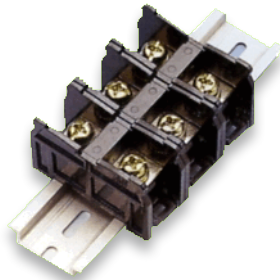

## CB2A Series

Electrical Rating	10A~200A, 600V
Housing Material	PC, Black
Terminal	Brass, Nickel Plated
Screw	鐵鍍三價鉻鋅
Working Temperature	-40°C to +105°C

### CB2A-10A

軌道式端子台(35mm鋁軌) 10A  
Rail Mounted Terminal Blocks(35mm) 10A

Electrical Rating	Pitch(terminal to terminal)	Screw
10A, 600V	9.7mm	Steel, M3

Unit:mm

### CB2A-20A

軌道式端子台(35mm鋁軌) 20A  
Rail Mounted Terminal Blocks(35mm) 20A

Electrical Rating	Pitch(terminal to terminal)	Screw
20A, 600V	11mm	Steel, M4

Unit:mm

**CB2A-30A**

軌道式端子台(35mm鋁軌) 30A  
Rail Mounted Terminal Blocks(35mm) 30A

Electrical Rating	Pitch(terminal to terminal)	Screw
30A, 600V	12.5mm	Steel, M4

**CB2A-60A**

軌道式端子台(35mm鋁軌) 60A  
Rail Mounted Terminal Blocks(35mm) 60A

Electrical Rating	Pitch(terminal to terminal)	Screw
60A, 600V	22.4mm	Steel, M6