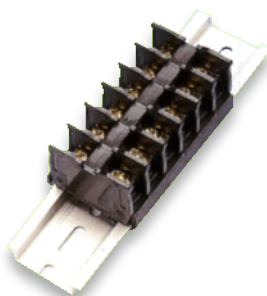

## CB2A Series

Electrical Rating	10A~200A, 600V
Housing Material	PC, Black
Terminal	Brass, Nickel Plated
Screw	鐵鍍三價鉻鋅
Working Temperature	-40°C to +105°C

### CB2A-10A

軌道式端子台(35mm鋁軌) 10A  
Rail Mounted Terminal Blocks(35mm) 10A

Electrical Rating	Pitch(terminal to terminal)	Screw
10A, 600V	9.7mm	Steel, M3

Unit:mm

### CB2A-20A

軌道式端子台(35mm鋁軌) 20A  
Rail Mounted Terminal Blocks(35mm) 20A

Electrical Rating	Pitch(terminal to terminal)	Screw
20A, 600V	11mm	Steel, M4

Unit:mm

**CB2A-30A**

軌道式端子台(35mm鋁軌) 30A  
Rail Mounted Terminal Blocks(35mm) 30A

Electrical Rating	Pitch(terminal to terminal)	Screw
30A, 600V	12.5mm	Steel, M4

**CB2A-60A**

軌道式端子台(35mm鋁軌) 60A  
Rail Mounted Terminal Blocks(35mm) 60A

Electrical Rating	Pitch(terminal to terminal)	Screw
60A, 600V	22.4mm	Steel, M6