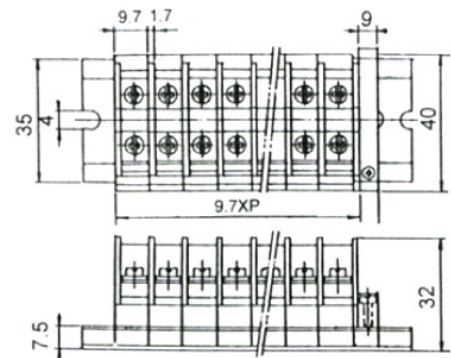

## 軌道式端子台(35mm鋁軌)

Rail Mounted Terminal Blocks(35mm Aluminum Rail)

### CB2A-10A

軌道式端子台(35mm鋁軌) 10A  
Rail Mounted Terminal Blocks(35mm) 10A

Electrical Rating	Pitch(terminal to terminal)	Screw
10A, 600V	9.7mm	Steel, M3

Unit:mm

### CB2A-20A

軌道式端子台(35mm鋁軌) 20A  
Rail Mounted Terminal Blocks(35mm) 20A

Electrical Rating	Pitch(terminal to terminal)	Screw
20A, 600V	11mm	Steel, M4

Unit:mm

**CB2A-30A**

軌道式端子台(35mm鋁軌) 30A  
Rail Mounted Terminal Blocks(35mm) 30A

Electrical Rating	Pitch(terminal to terminal)	Screw
200A, 600V	39mm	Steel, M10