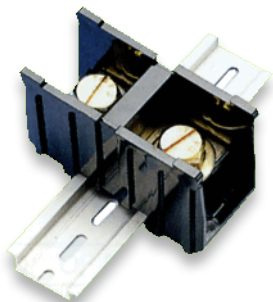

## CB2A Series

Electrical Rating	10A~200A, 600V
Housing Material	PC, Black
Terminal	Brass, Nickel Plated
Screw	鐵鍍三價鉻鋅
Working Temperature	-40°C to +105°C

### CB2A-20A

軌道式端子台(35mm鋁軌) 20A  
Rail Mounted Terminal Blocks(35mm) 20A

Electrical Rating	Pitch(terminal to terminal)	Screw
20A, 600V	11mm	Steel, M4

Unit:mm

**CB2A-30A**

軌道式端子台(35mm鋁軌) 30A  
Rail Mounted Terminal Blocks(35mm) 30A

Electrical Rating	Pitch(terminal to terminal)	Screw
30A, 600V	12.5mm	Steel, M4

**CB2A-60A**

軌道式端子台(35mm鋁軌) 60A  
Rail Mounted Terminal Blocks(35mm) 60A

Electrical Rating	Pitch(terminal to terminal)	Screw
60A, 600V	22.4mm	Steel, M6

**CB2A-100A**

軌道式端子台(35mm鋁軌) 100A  
Rail Mounted Terminal Blocks(35mm) 100A

Electrical Rating	Pitch(terminal to terminal)	Screw
100A, 600V	32mm	Steel, M8

**CB2A-200A**

軌道式端子台(35mm鋁軌) 200A  
Rail Mounted Terminal Blocks(35mm) 200A