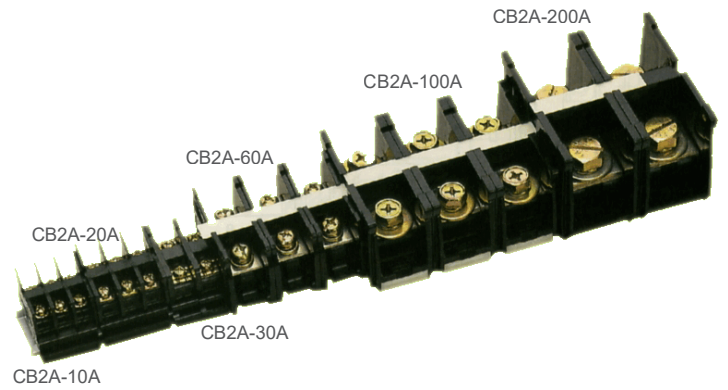

## CB2A Series

Electrical Rating	10A~200A, 600V
Housing Material	PC, Black
Terminal	Brass, Nickel Plated
Screw	鐵鍍三價鉻鋅
Working Temperature	-40°C to +105°C

## 軌道式端子台(35mm鋁軌)

Rail Mounted Terminal Blocks(35mm Aluminum Rail)

### CB2A-10A

軌道式端子台(35mm鋁軌) 10A  
Rail Mounted Terminal Blocks(35mm) 10A

Electrical Rating	Pitch(terminal to terminal)	Screw
10A, 600V	9.7mm	Steel, M3

Unit:mm

### CB2A-20A

軌道式端子台(35mm鋁軌) 20A  
Rail Mounted Terminal Blocks(35mm) 20A

Electrical Rating	Pitch(terminal to terminal)	Screw
20A, 600V	11mm	Steel, M4

Unit:mm

**CB2A-30A**

軌道式端子台(35mm鋁軌) 30A  
Rail Mounted Terminal Blocks(35mm) 30A