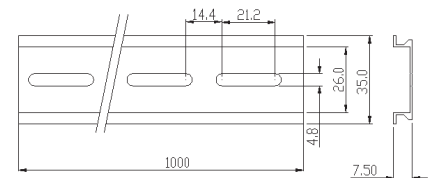

## 軌道式端子台(35mm鋁軌)

Rail Mounted Terminal Blocks(35mm Aluminum Rail)

### CB2A-10A

軌道式端子台(35mm鋁軌) 10A  
Rail Mounted Terminal Blocks(35mm) 10A

Electrical Rating	Pitch(terminal to terminal)	Screw
10A, 600V	9.7mm	Steel, M3

Unit:mm

Electrical Rating	Pitch(terminal to terminal)	Screw
30A, 600V	12.5mm	Steel, M4

**CB2A-60A**

軌道式端子台(35mm鋁軌) 60A  
Rail Mounted Terminal Blocks(35mm) 60A

Electrical Rating	Pitch(terminal to terminal)	Screw
60A, 600V	22.4mm	Steel, M6

Electrical Rating	Pitch(terminal to terminal)	Screw
200A, 600V	39mm	Steel, M10