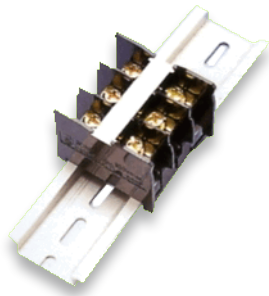

## CB2A Series

Electrical Rating	10A~200A, 600V
Housing Material	PC, Black
Terminal	Brass, Nickel Plated
Screw	鐵鍍三價鉻鋅
Working Temperature	-40°C to +105°C

### CB2A-10A

軌道式端子台(35mm鋁軌) 10A  
Rail Mounted Terminal Blocks(35mm) 10A

Electrical Rating	Pitch(terminal to terminal)	Screw
10A, 600V	9.7mm	Steel, M3

Unit:mm

### CB2A-20A

軌道式端子台(35mm鋁軌) 20A  
Rail Mounted Terminal Blocks(35mm) 20A

Electrical Rating	Pitch(terminal to terminal)	Screw
20A, 600V	11mm	Steel, M4

Unit:mm

**CB2A-30A**

軌道式端子台(35mm鋁軌) 30A  
Rail Mounted Terminal Blocks(35mm) 30A

Electrical Rating	Pitch(terminal to terminal)	Screw
30A, 600V	12.5mm	Steel, M4

**CB2A-60A**

軌道式端子台(35mm鋁軌) 60A  
Rail Mounted Terminal Blocks(35mm) 60A

Electrical Rating	Pitch(terminal to terminal)	Screw
60A, 600V	22.4mm	Steel, M6