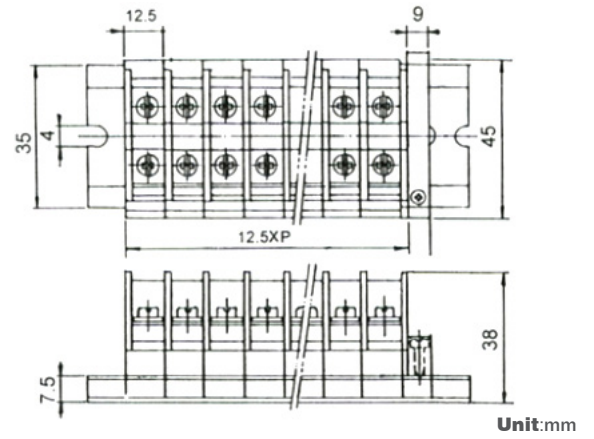

### CB2A-10A

軌道式端子台(35mm鋁軌) 10A  
Rail Mounted Terminal Blocks(35mm) 10A

Electrical Rating	Pitch(terminal to terminal)	Screw
10A, 600V	9.7mm	Steel, M3

Unit:mm

### CB2A-20A

軌道式端子台(35mm鋁軌) 20A  
Rail Mounted Terminal Blocks(35mm) 20A

Electrical Rating	Pitch(terminal to terminal)	Screw
20A, 600V	11mm	Steel, M4

Unit:mm

**CB2A-30A**

軌道式端子台(35mm鋁軌) 30A  
Rail Mounted Terminal Blocks(35mm) 30A

Electrical Rating	Pitch(terminal to terminal)	Screw
30A, 600V	12.5mm	Steel, M4

**CB2A-60A**

軌道式端子台(35mm鋁軌) 60A  
Rail Mounted Terminal Blocks(35mm) 60A

Electrical Rating	Pitch(terminal to terminal)	Screw
60A, 600V	22.4mm	Steel, M6

Electrical Rating	Pitch(terminal to terminal)	Screw
200A, 600V	39mm	Steel, M10