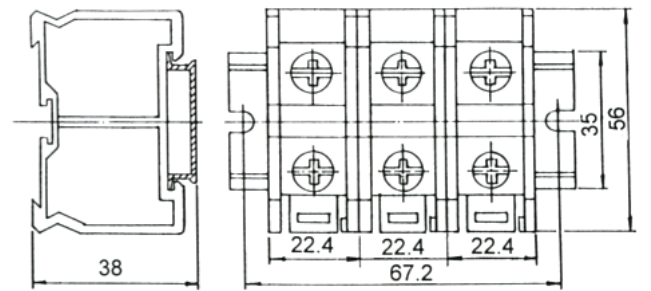

### CB2A-10A

軌道式端子台(35mm鋁軌) 10A  
Rail Mounted Terminal Blocks(35mm) 10A

Electrical Rating	Pitch(terminal to terminal)	Screw
10A, 600V	9.7mm	Steel, M3

Unit:mm

### CB2A-20A

軌道式端子台(35mm鋁軌) 20A  
Rail Mounted Terminal Blocks(35mm) 20A

Electrical Rating	Pitch(terminal to terminal)	Screw
20A, 600V	11mm	Steel, M4

Unit:mm

**CB2A-30A**

軌道式端子台(35mm鋁軌) 30A  
Rail Mounted Terminal Blocks(35mm) 30A

Electrical Rating	Pitch(terminal to terminal)	Screw
30A, 600V	12.5mm	Steel, M4

**CB2A-60A**

軌道式端子台(35mm鋁軌) 60A  
Rail Mounted Terminal Blocks(35mm) 60A

Electrical Rating	Pitch(terminal to terminal)	Screw
60A, 600V	22.4mm	Steel, M6