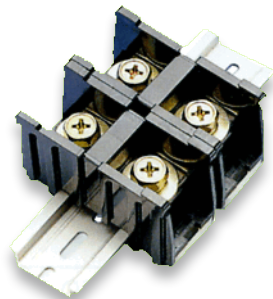

## CB2A Series

Electrical Rating	10A~200A, 600V
Housing Material	PC, Black
Terminal	Brass, Nickel Plated
Screw	鐵鍍三價鉻鋅
Working Temperature	-40°C to +105°C

### CB2A-10A

軌道式端子台(35mm鋁軌) 10A  
Rail Mounted Terminal Blocks(35mm) 10A

Electrical Rating	Pitch(terminal to terminal)	Screw
10A, 600V	9.7mm	Steel, M3

Unit:mm

### CB2A-20A

軌道式端子台(35mm鋁軌) 20A  
Rail Mounted Terminal Blocks(35mm) 20A

Electrical Rating	Pitch(terminal to terminal)	Screw
20A, 600V	11mm	Steel, M4

Unit:mm

**CB2A-30A**

軌道式端子台(35mm鋁軌) 30A  
Rail Mounted Terminal Blocks(35mm) 30A

Electrical Rating	Pitch(terminal to terminal)	Screw
30A, 600V	12.5mm	Steel, M4

**CB2A-60A**

軌道式端子台(35mm鋁軌) 60A  
Rail Mounted Terminal Blocks(35mm) 60A

Electrical Rating	Pitch(terminal to terminal)	Screw
60A, 600V	22.4mm	Steel, M6