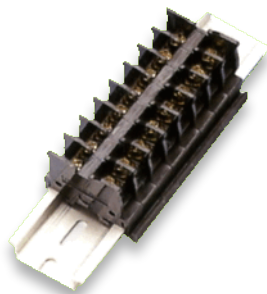

## CB2A Series

Electrical Rating	10A~200A, 600V
Housing Material	PC, Black
Terminal	Brass, Nickel Plated
Screw	鐵鍍三價鉻鋅
Working Temperature	-40°C to +105°C

## 軌道式端子台(35mm鋁軌)

Rail Mounted Terminal Blocks(35mm Aluminum Rail)

### CB2A-10A

軌道式端子台(35mm鋁軌) 10A  
Rail Mounted Terminal Blocks(35mm) 10A

Electrical Rating	Pitch(terminal to terminal)	Screw
10A, 600V	9.7mm	Steel, M3

Unit:mm

### CB2A-20A

軌道式端子台(35mm鋁軌) 20A  
Rail Mounted Terminal Blocks(35mm) 20A

Electrical Rating	Pitch(terminal to terminal)	Screw
20A, 600V	11mm	Steel, M4

Unit:mm

**CB2A-30A**

軌道式端子台(35mm鋁軌) 30A  
Rail Mounted Terminal Blocks(35mm) 30A