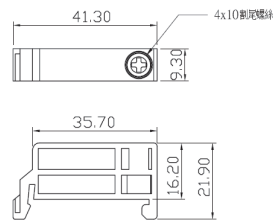

CBB-B/塑膠檔片 35mm Rail PC stoppe